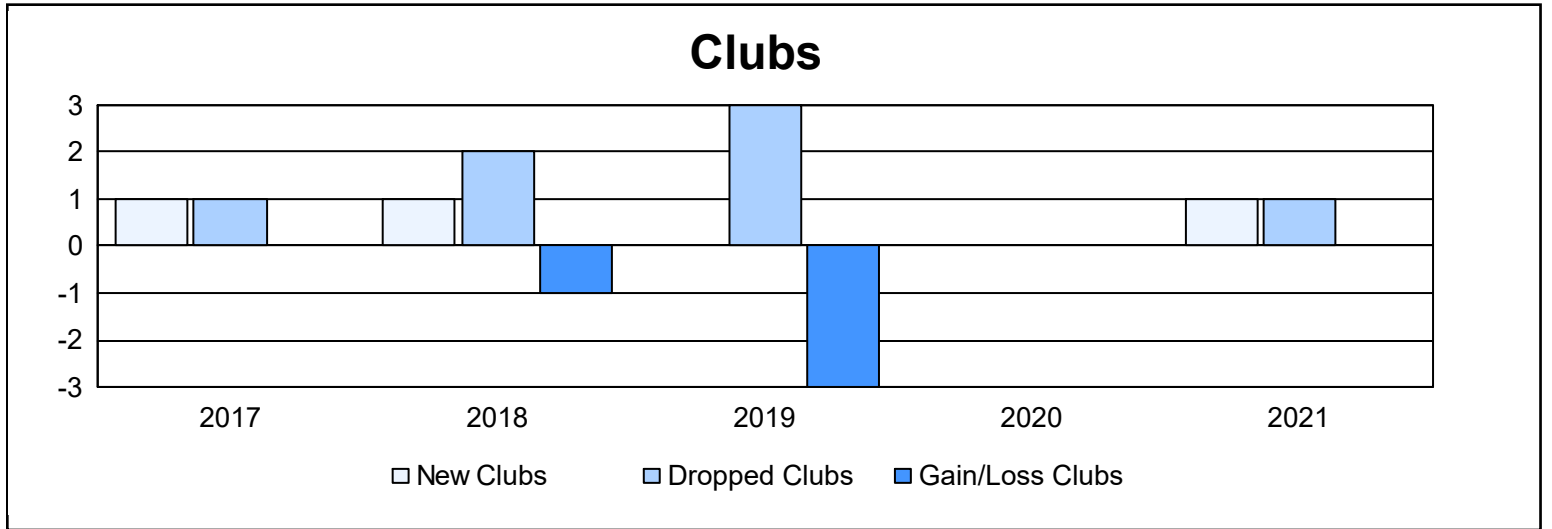

Year	New Clubs	Dropped Clubs	Gain/ Loss Clubs	New Members	Charter Members	Reinstate Members	Transfer Members	Total Member Added	Total Members Dropped	Gain/ Loss Members
2016-2017	1	1	0	122	39	15	8	184	231	-47
2017-2018	1	2	-1	152	31	15	7	205	276	-71
2018-2019	0	3	-3	127	0	10	7	144	161	-17
2019-2020	0	0	0	107	0	8	3	118	155	-37
2020-2021	1	1	0	96	17	10	2	125	178	-53
<b>Average</b>	<b>1</b>	<b>1</b>	<b>-1</b>	<b>121</b>	<b>17</b>	<b>12</b>	<b>5</b>	<b>155</b>	<b>200</b>	<b>-45</b>

### Membership Composition June 2021 Cumulative