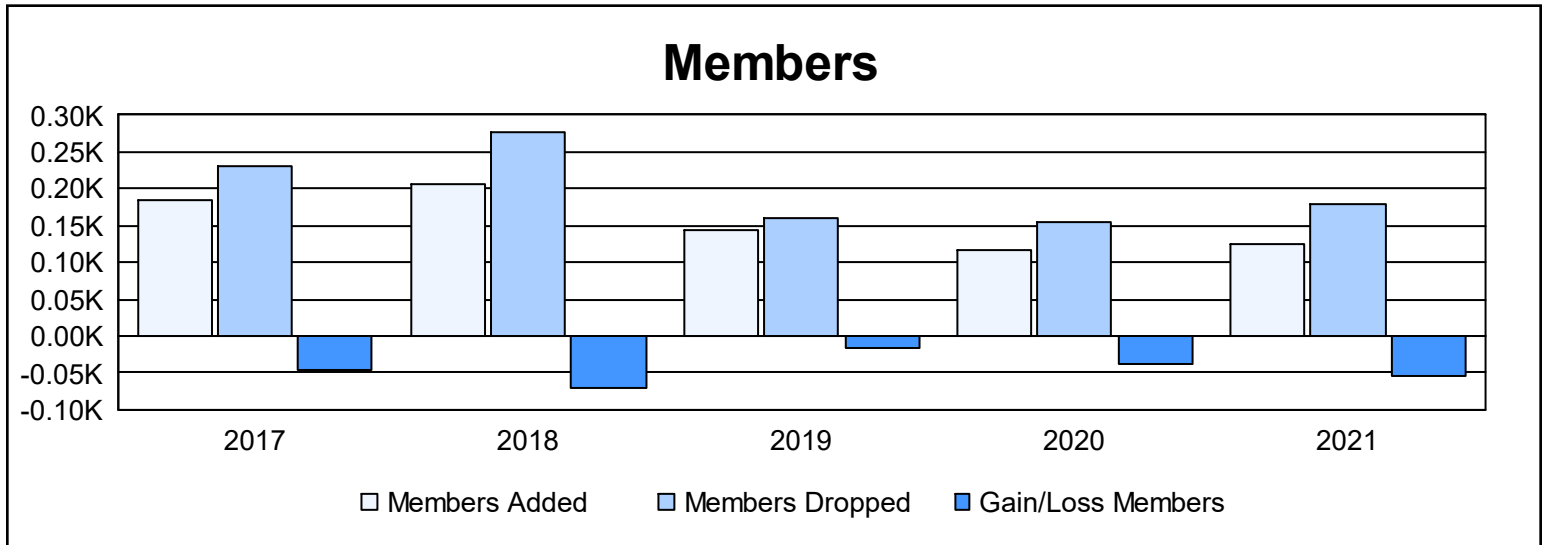

Year	New Clubs	Dropped Clubs	Gain/ Loss Clubs	New Members	Charter Members	Reinstate Members	Transfer Members	Total Member Added	Total Members Dropped	Gain/ Loss Members
2016-2017	1	1	0	122	39	15	8	184	231	-47
2017-2018	1	2	-1	152	31	15	7	205	276	-71
2018-2019	0	3	-3	127	0	10	7	144	161	-17
2019-2020	0	0	0	107	0	8	3	118	155	-37
2020-2021	1	1	0	96	17	10	2	125	178	-53
<b>Average</b>	<b>1</b>	<b>1</b>	<b>-1</b>	<b>121</b>	<b>17</b>	<b>12</b>	<b>5</b>	<b>155</b>	<b>200</b>	<b>-45</b>

### Membership Composition June 2021 Cumulative